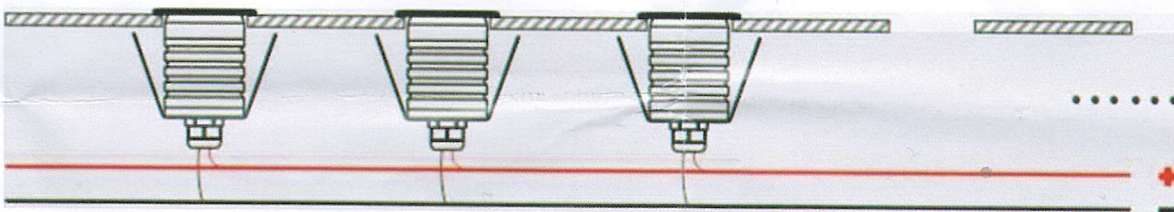

# Sauna Led Spot Lamp

Product Model	WMSL6
LED Source	LED5050 0.2W
LED Color	2300k Warm white
Surface Color	Silvery
Material	304 Stainless steel
Beam Angle	120°
Total Power Consumption	6W (2pcs), 20W (6pcs)
Work Temperature	-25° C ~ +105° C
Storage Temperature	-35° C ~ +115° C
Net Weight	0.20 Kg
Input Voltage	12V/24V
Light Dimensions	Ø60*H60 mm

## Physical Dimensions

## Light Distribution Mounting

1. Drill the hole Diameter:33MM

2. Connect cable

3. Embedded installation

Controller or wall switch necessary, Not included