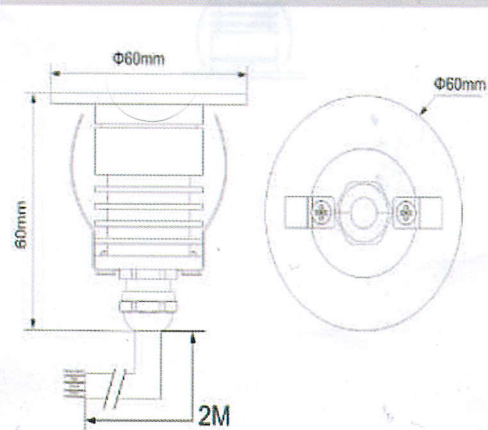

# Sauna Led Spot Lamp

Product Model	WMSL6
LED Source	LED5050 0.2W
LED Color	2300k Warm white
Surface Color	Silvery
Material	304 Stainless steel
Beam Angle	120°
Total Power Consumption	6W (2pcs), 20W (6pcs)
Work Temperature	-25° C ~ +105° C
Storage Temperature	-35° C ~ +115° C
Net Weight	0.20 Kg
Input Voltage	12V/24V
Light Dimensions	Ø60*H60 mm

## Physical Dimensions

## Light Distribution Mounting

1. Drill the hole Diameter:33MM

2. Connect cable

3. Embedded installation

Controller or wall switch necessary, Not included