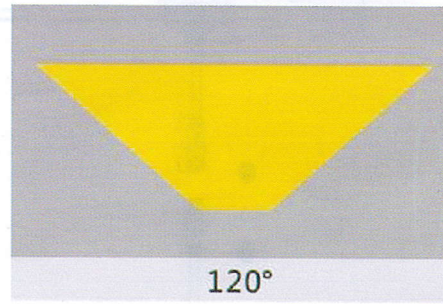

# Sauna Led Spot Lamp

Product Model	WMSL6
LED Source	LED5050 0.2W
LED Color	2300k Warm white
Surface Color	Silvery
Material	304 Stainless steel
Beam Angle	120°
Total Power Consumption	6W (2pcs), 20W (6pcs)
Work Temperature	-25° C ~ +105° C
Storage Temperature	-35° C ~ +115° C
Net Weight	0.20 Kg
Input Voltage	12V/24V
Light Dimensions	Ø60*H60 mm

## Physical Dimensions