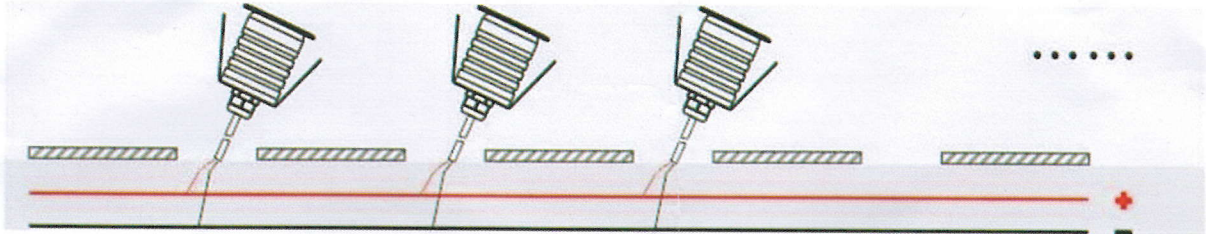

Light Distribution Mounting

1. Drill the hole Diameter:33MM